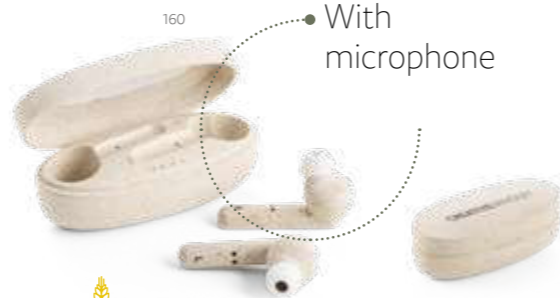

⊥ Headphones (closed): 185 x 185 x 74 mm |
 Box: 120 x 90 x 160 mm
 ↗ PDP - 20 x 40 mm

160

Lineu — 97930

Wheat straw fiber and ABS speaker with microphone. Speaker with 3W power and 5.0 bluetooth transmission. Contains an autonomy up to 2h and a 300 mAh battery. Includes micro USB cable. Supplied in a kraft paper giftbox.

⊥ Ø62 x 48 mm
 ↗ PDP - 15 x 20 mm

160

With microphone

Fourier — 97938

Wheat straw fiber and PP True Wireless earbuds with bluetooth 5.0 with 10m range and up to 3h autonomy (stand by time up to 10h). Each earbud has a build-in multifunction button and mic, which makes easier hands free calls, and a LED indicator. The charging box has a battery with 300 mAh and a LED indicator of battery and charging status. Includes a charging cable with micro USB. Product supplied in a kraft paper box.