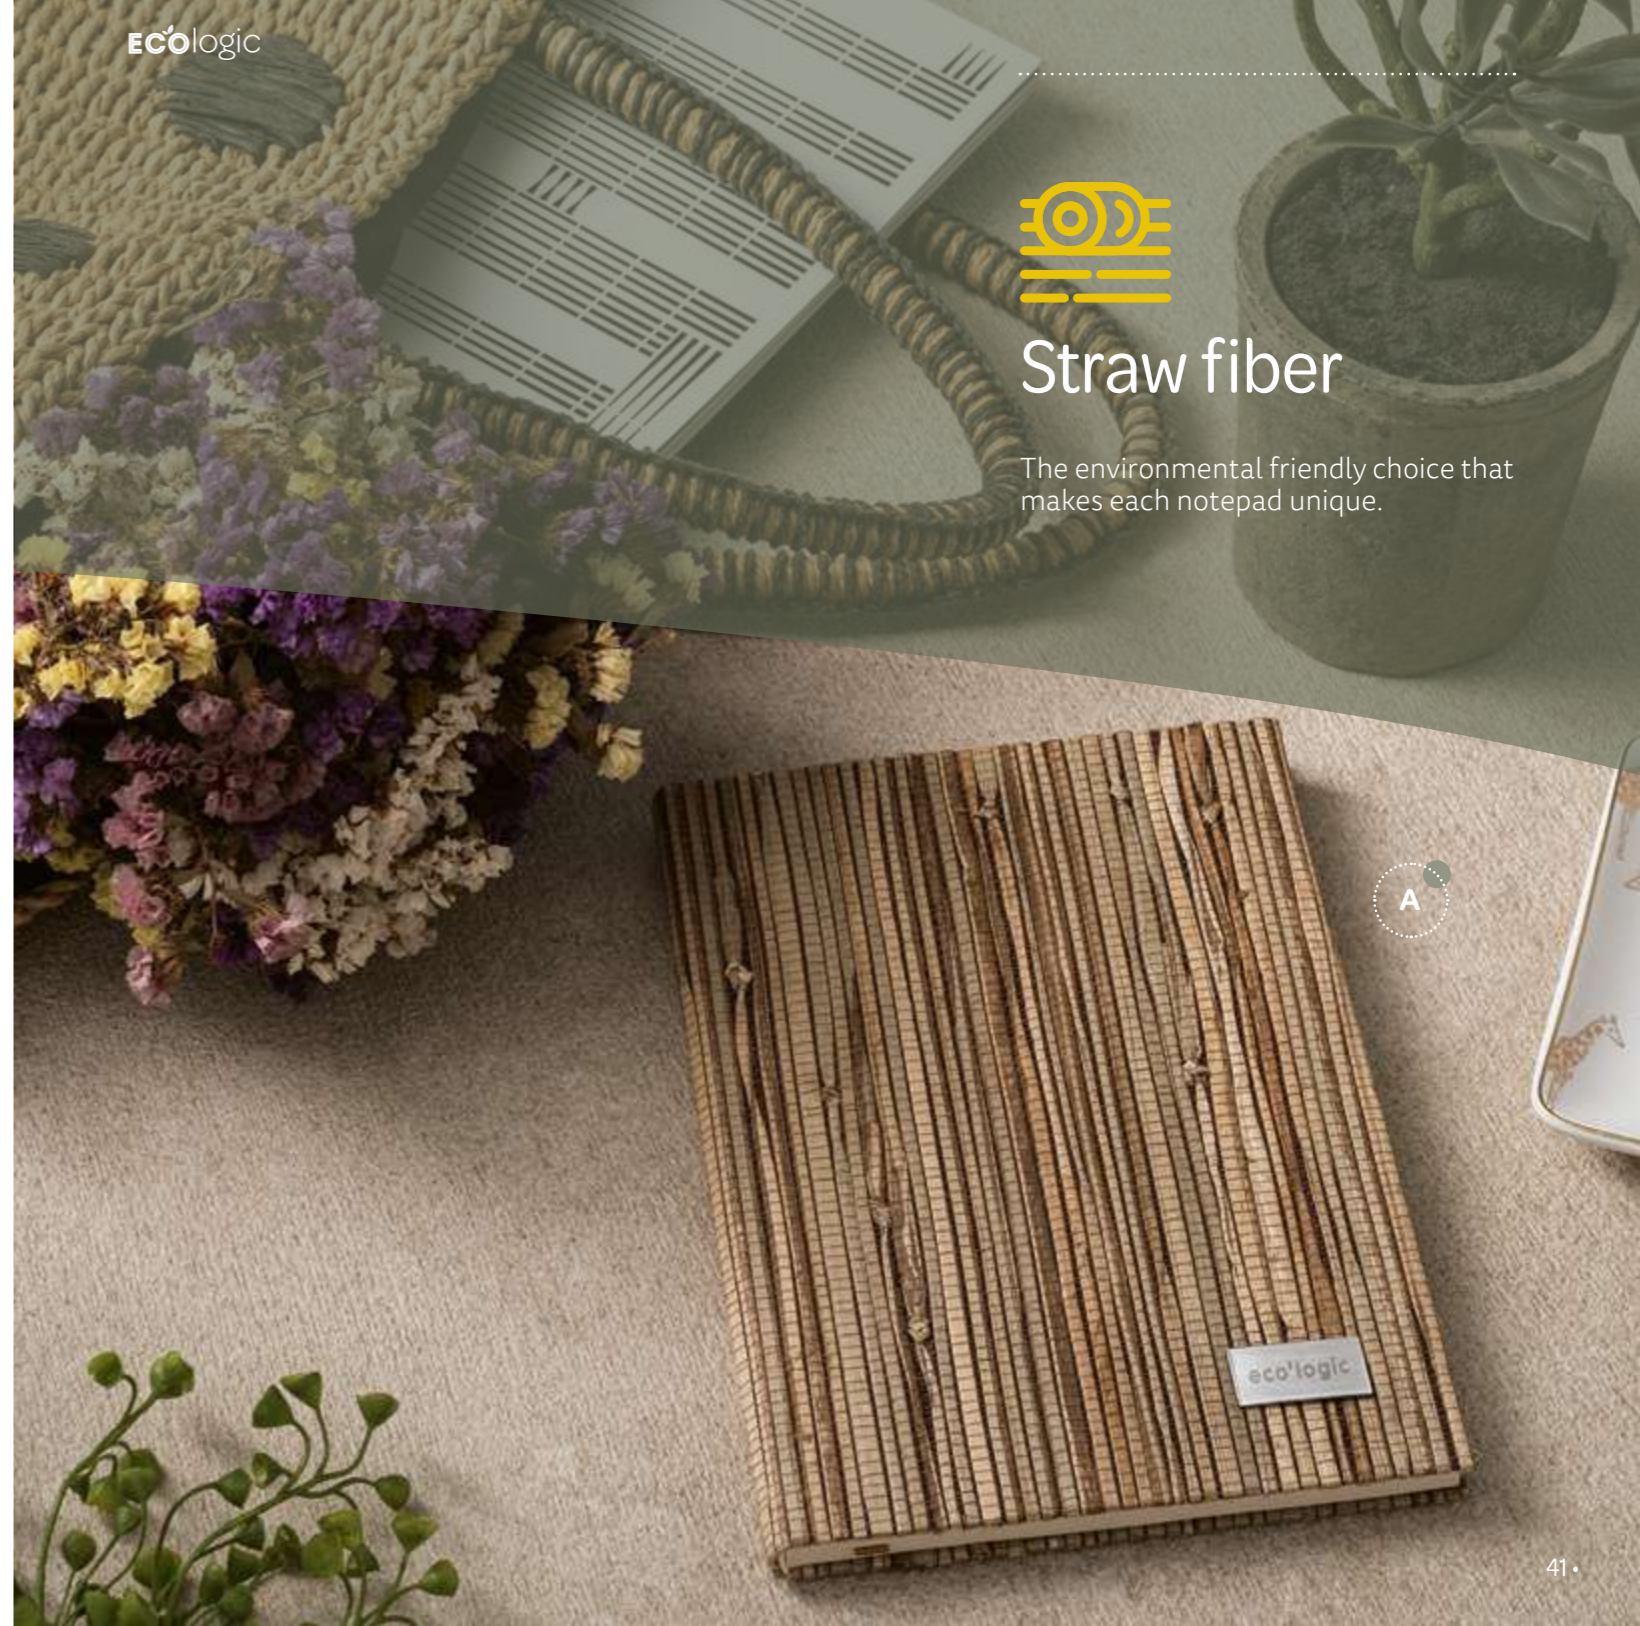

Straw fiber

The environmental friendly choice that makes each notepad unique.