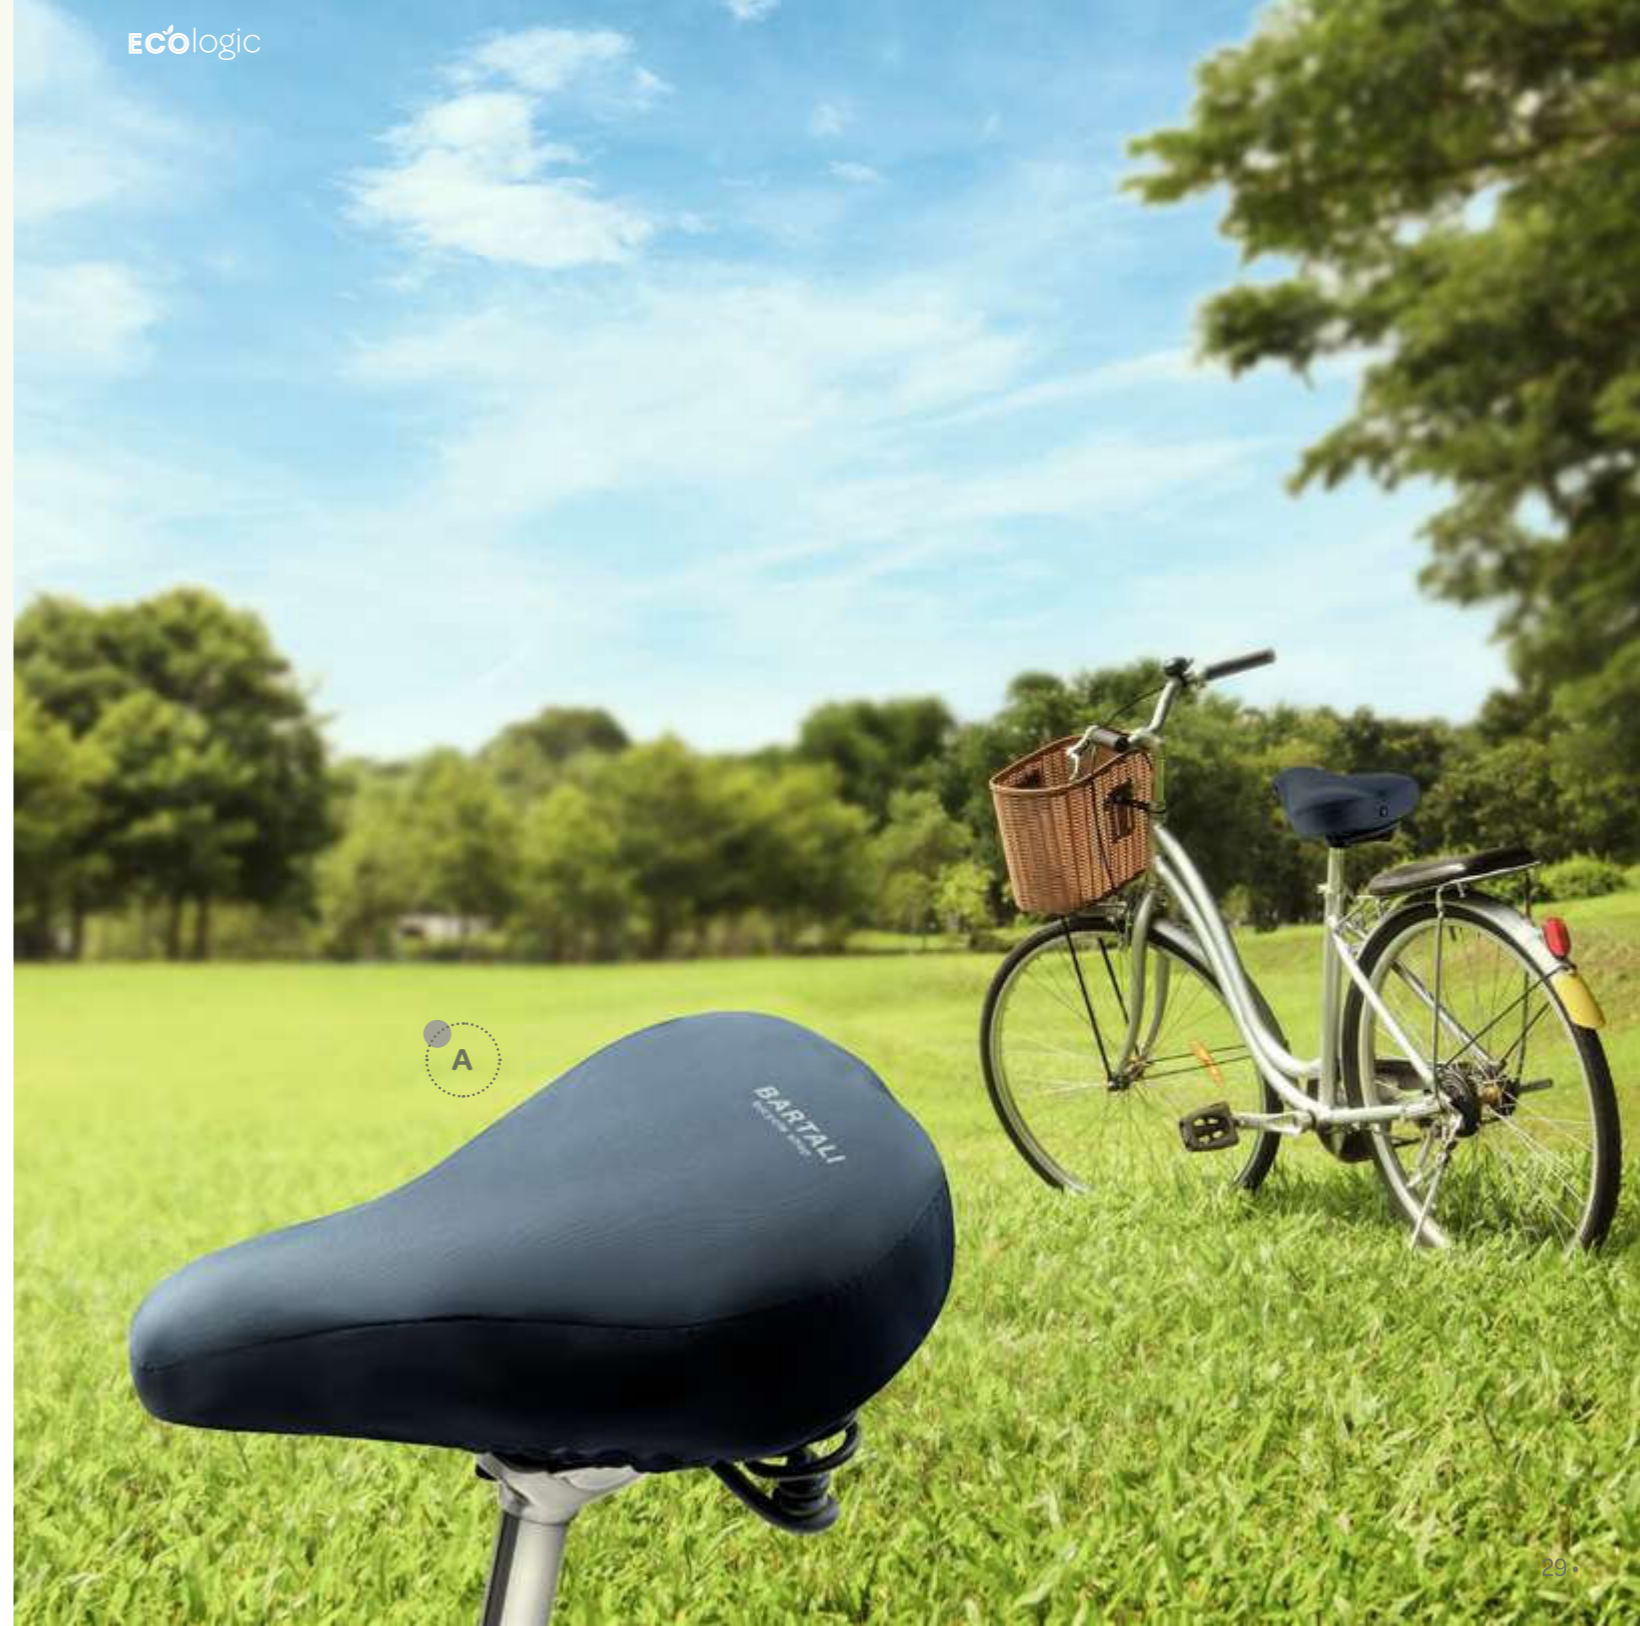

134

Bartali — 99009
rPET (210D) bicycle seat cover.
265 x 240 mm
TRS - 40 x 30 mm

Bernal — 99969
rPET fitness cooling towel. Supplied with a black non-woven pouch. Reusable towel, machine washable.
Towel: 300 x 800 mm |
Pouch: 100 x 200 mm
TRS - 100 x 60 mm

104

106

113

Kolkata — 99080
rPET multifunction bandana (120 g/m²)
250 x 500 mm
TRS - 180 x 150 mm

104