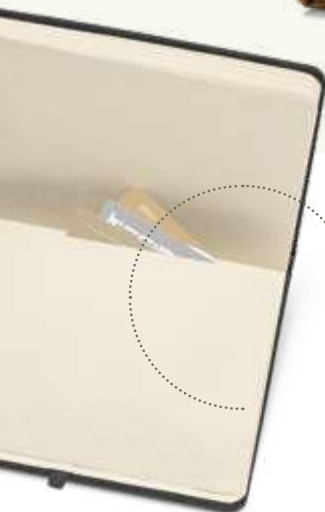

With inner pocket