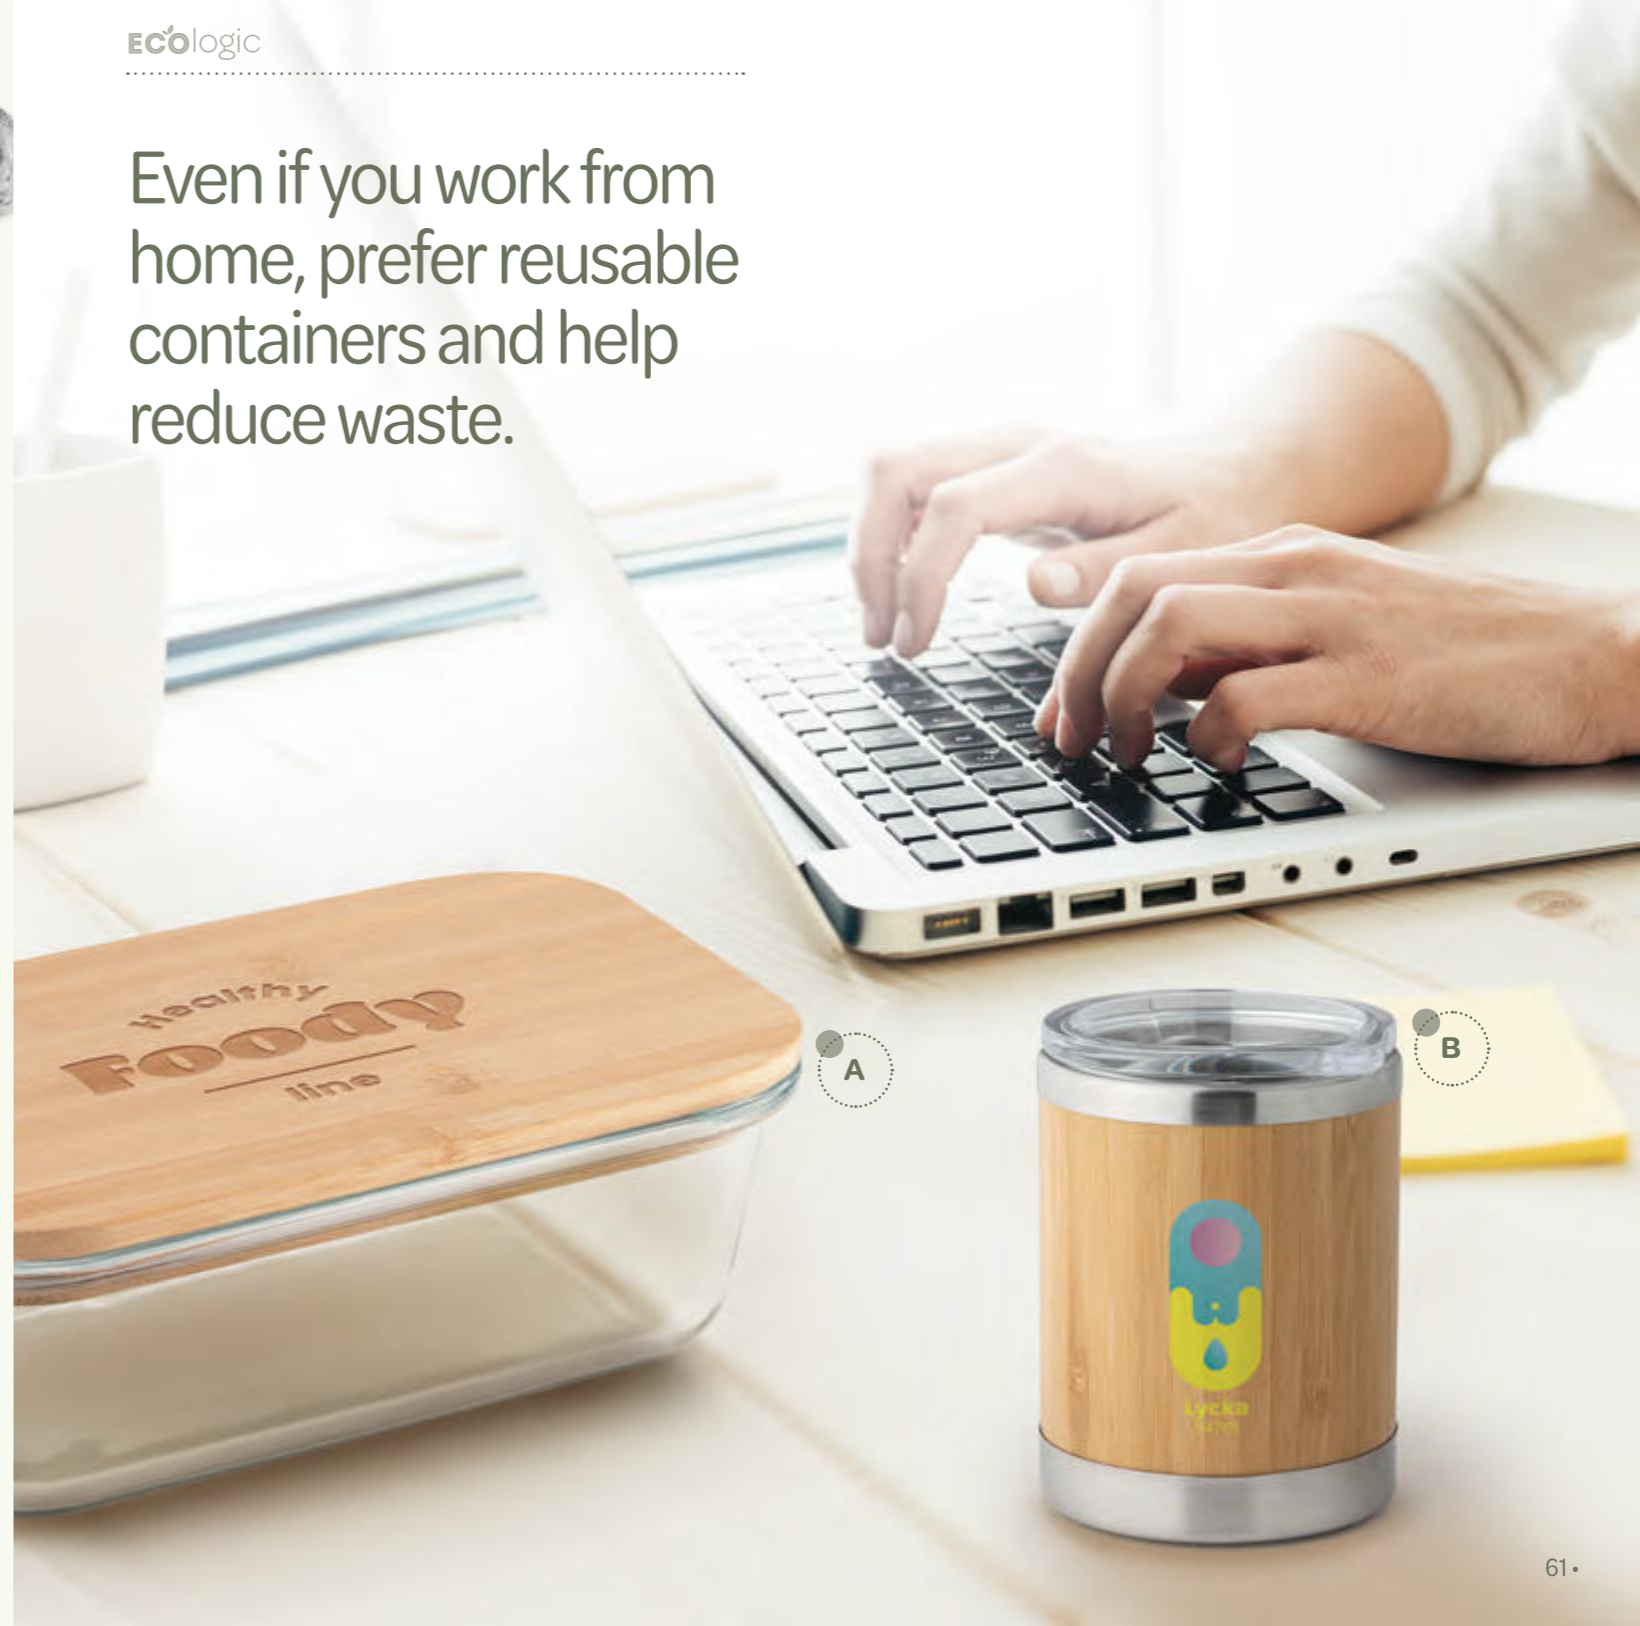

160

Lycka — 94761
Air-insulated double wall stainless steel and bamboo cup with AS lid with slide closure. Capacity up to 350 ml. Supplied in a craft box.
Ø80 x 108 mm
SCR - 100 x 50 mm

Even if you work from home, prefer reusable containers and help reduce waste.