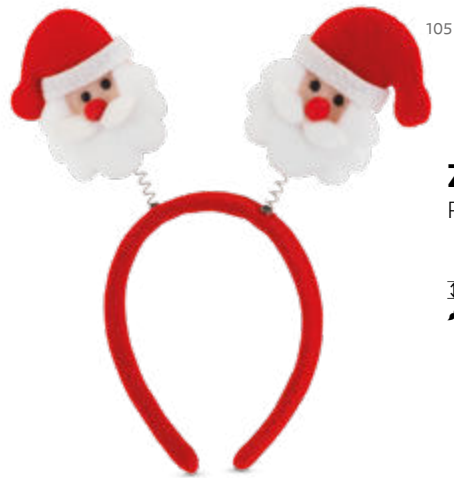

∓ Ø7 x 188 mm
✂ PDP – 50 x 5 mm

Zlatar – 98053

Santa Claus anti-stress ball.

∓ Ø70 mm
✂ PDP – 20 x 10 mm

Albiez – 99316
Polyester Christmas headband.

± 370 x 345 mm
✂ TRS – 30 x 30 mm

Zwiesel – 99325
Polyester Christmas headband.