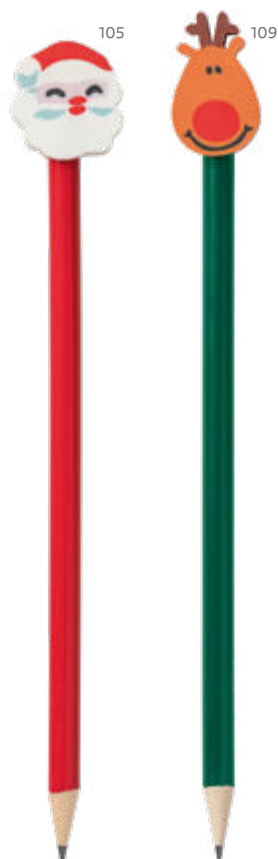

Humboldt – 91943

Sharpened pencil with rubber Christmas figures. Available in 3 different figures.

∓ Ø7 x 188 mm
✂ PDP – 50 x 5 mm

Zlatar – 98053

Santa Claus anti-stress ball.

∓ Ø70 mm
✂ PDP – 20 x 10 mm